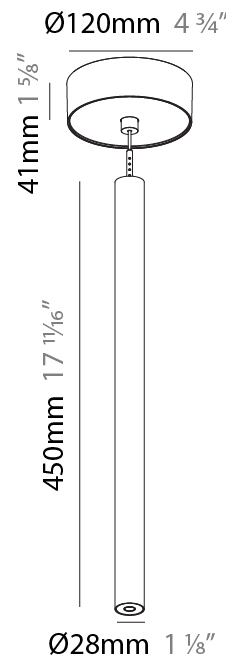

GENERAL

Series: Hangover
Subseries: Hangover Plug Monopoint Surface Canopy
Brand: Prolicht
Division: Architectural
Mounting Type: Suspension
Mounting Location: Ceiling
Subcategory: Pendant

PHYSICAL

Shape: Cylinder
Diameter (mm): 28
Diameter (in): 1 1/8
Height (mm): 450
Height (in): 17 11/16
Max. Overall Height (mm): 2450
Max. Overall Height (in): 96 7/16
Light Distribution: Downlight
Weight (kg): 0.504
Weight (lbs): 1.11
Fixture Finish: [SSR / BKV / CWI / CRY / HAB / LAG / UFT / ITA / RUA / RUR / MIC / FTG / MYG / TWT / LOD / PUS / FRO / FUP / KIA / POP / BLS / SPG / MEY / GOH / GUM / CHC / COM / ABZ / JAG / OBR / MOS / ROR](#)
Fixture Material: Aluminum
Cable Details: [2000mm or 4000mm Black Cable](#)

ELECTRICAL

Lamp Type: LED (Zhaga Standard)
Input Wattage (W): 6.6
Total Output Wattage (W): 6
Dimming: Tri-Mode (Non-Dimming and Phase Dimming (120Vac only) and 0-10V Dimming)
Driver Included: Yes
Driver Location: External
Driver Type: Constant Current - Universal
Driver Class: Class 2
Housing: ENCP3 w/quick connect
Input Voltage (V): 120 - 277
Constant Current (MA): 500

LED

Number of LEDs: 1
Color Temperature (°K): [2700 / 3000 / 4000](#)
Max. Delivered Lumen (lm): 330 / 360 / 380
CRI: >90 CRI
Lamp Life (hrs): 50000
Upon Request: ***3500K available in minimum quantities (larger quantities upon request)

OPTICAL

Optic°: [24 / 32 / 34 / 55 / 58](#)

RATINGS AND CERTIFICATIONS

Certified By: Certified for North American Standards
IP rating: IP20